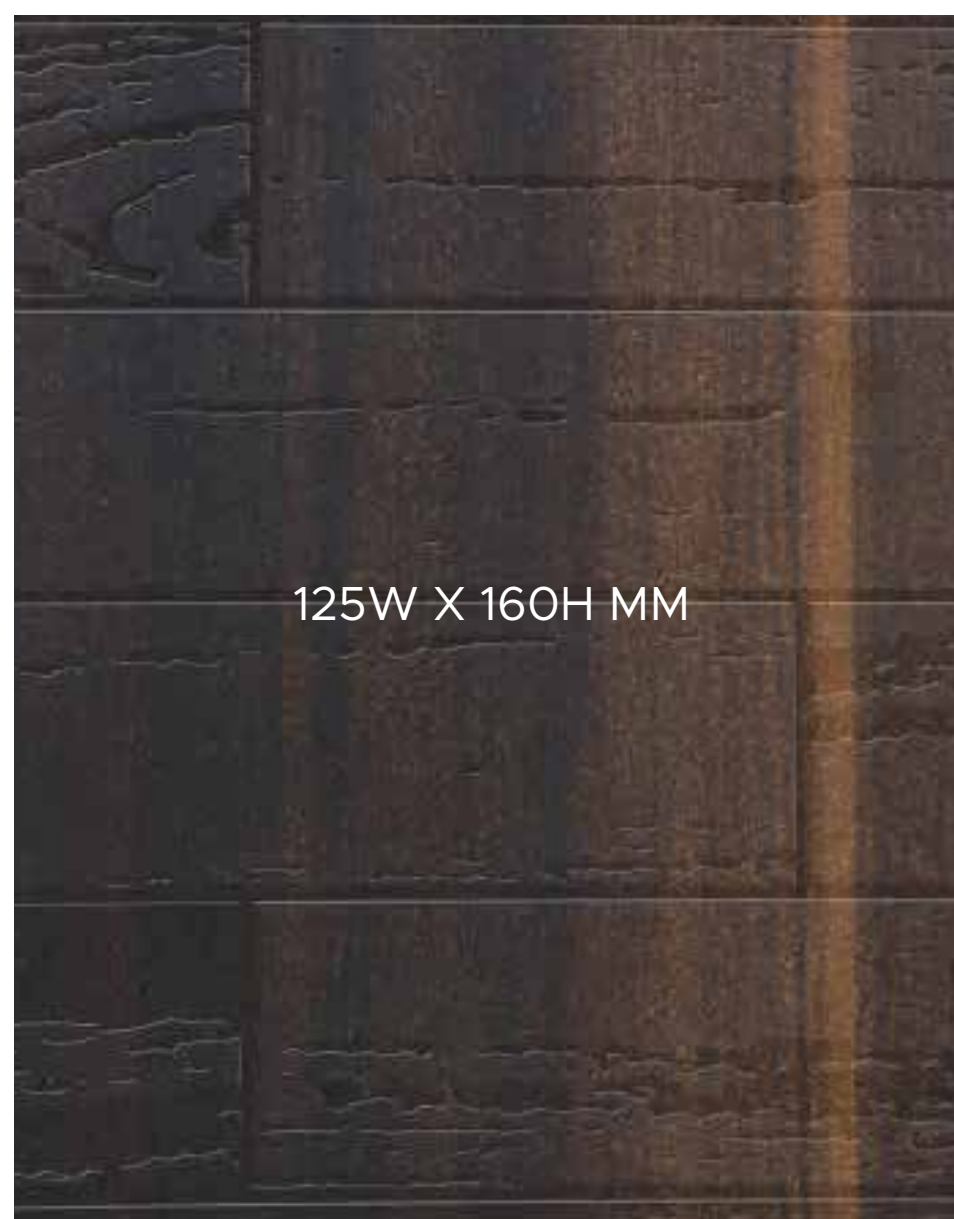

DARK GHANA WOOD
7007 TW

125W X 160H MM

BROWN SMOKED WOOD
7008 TW