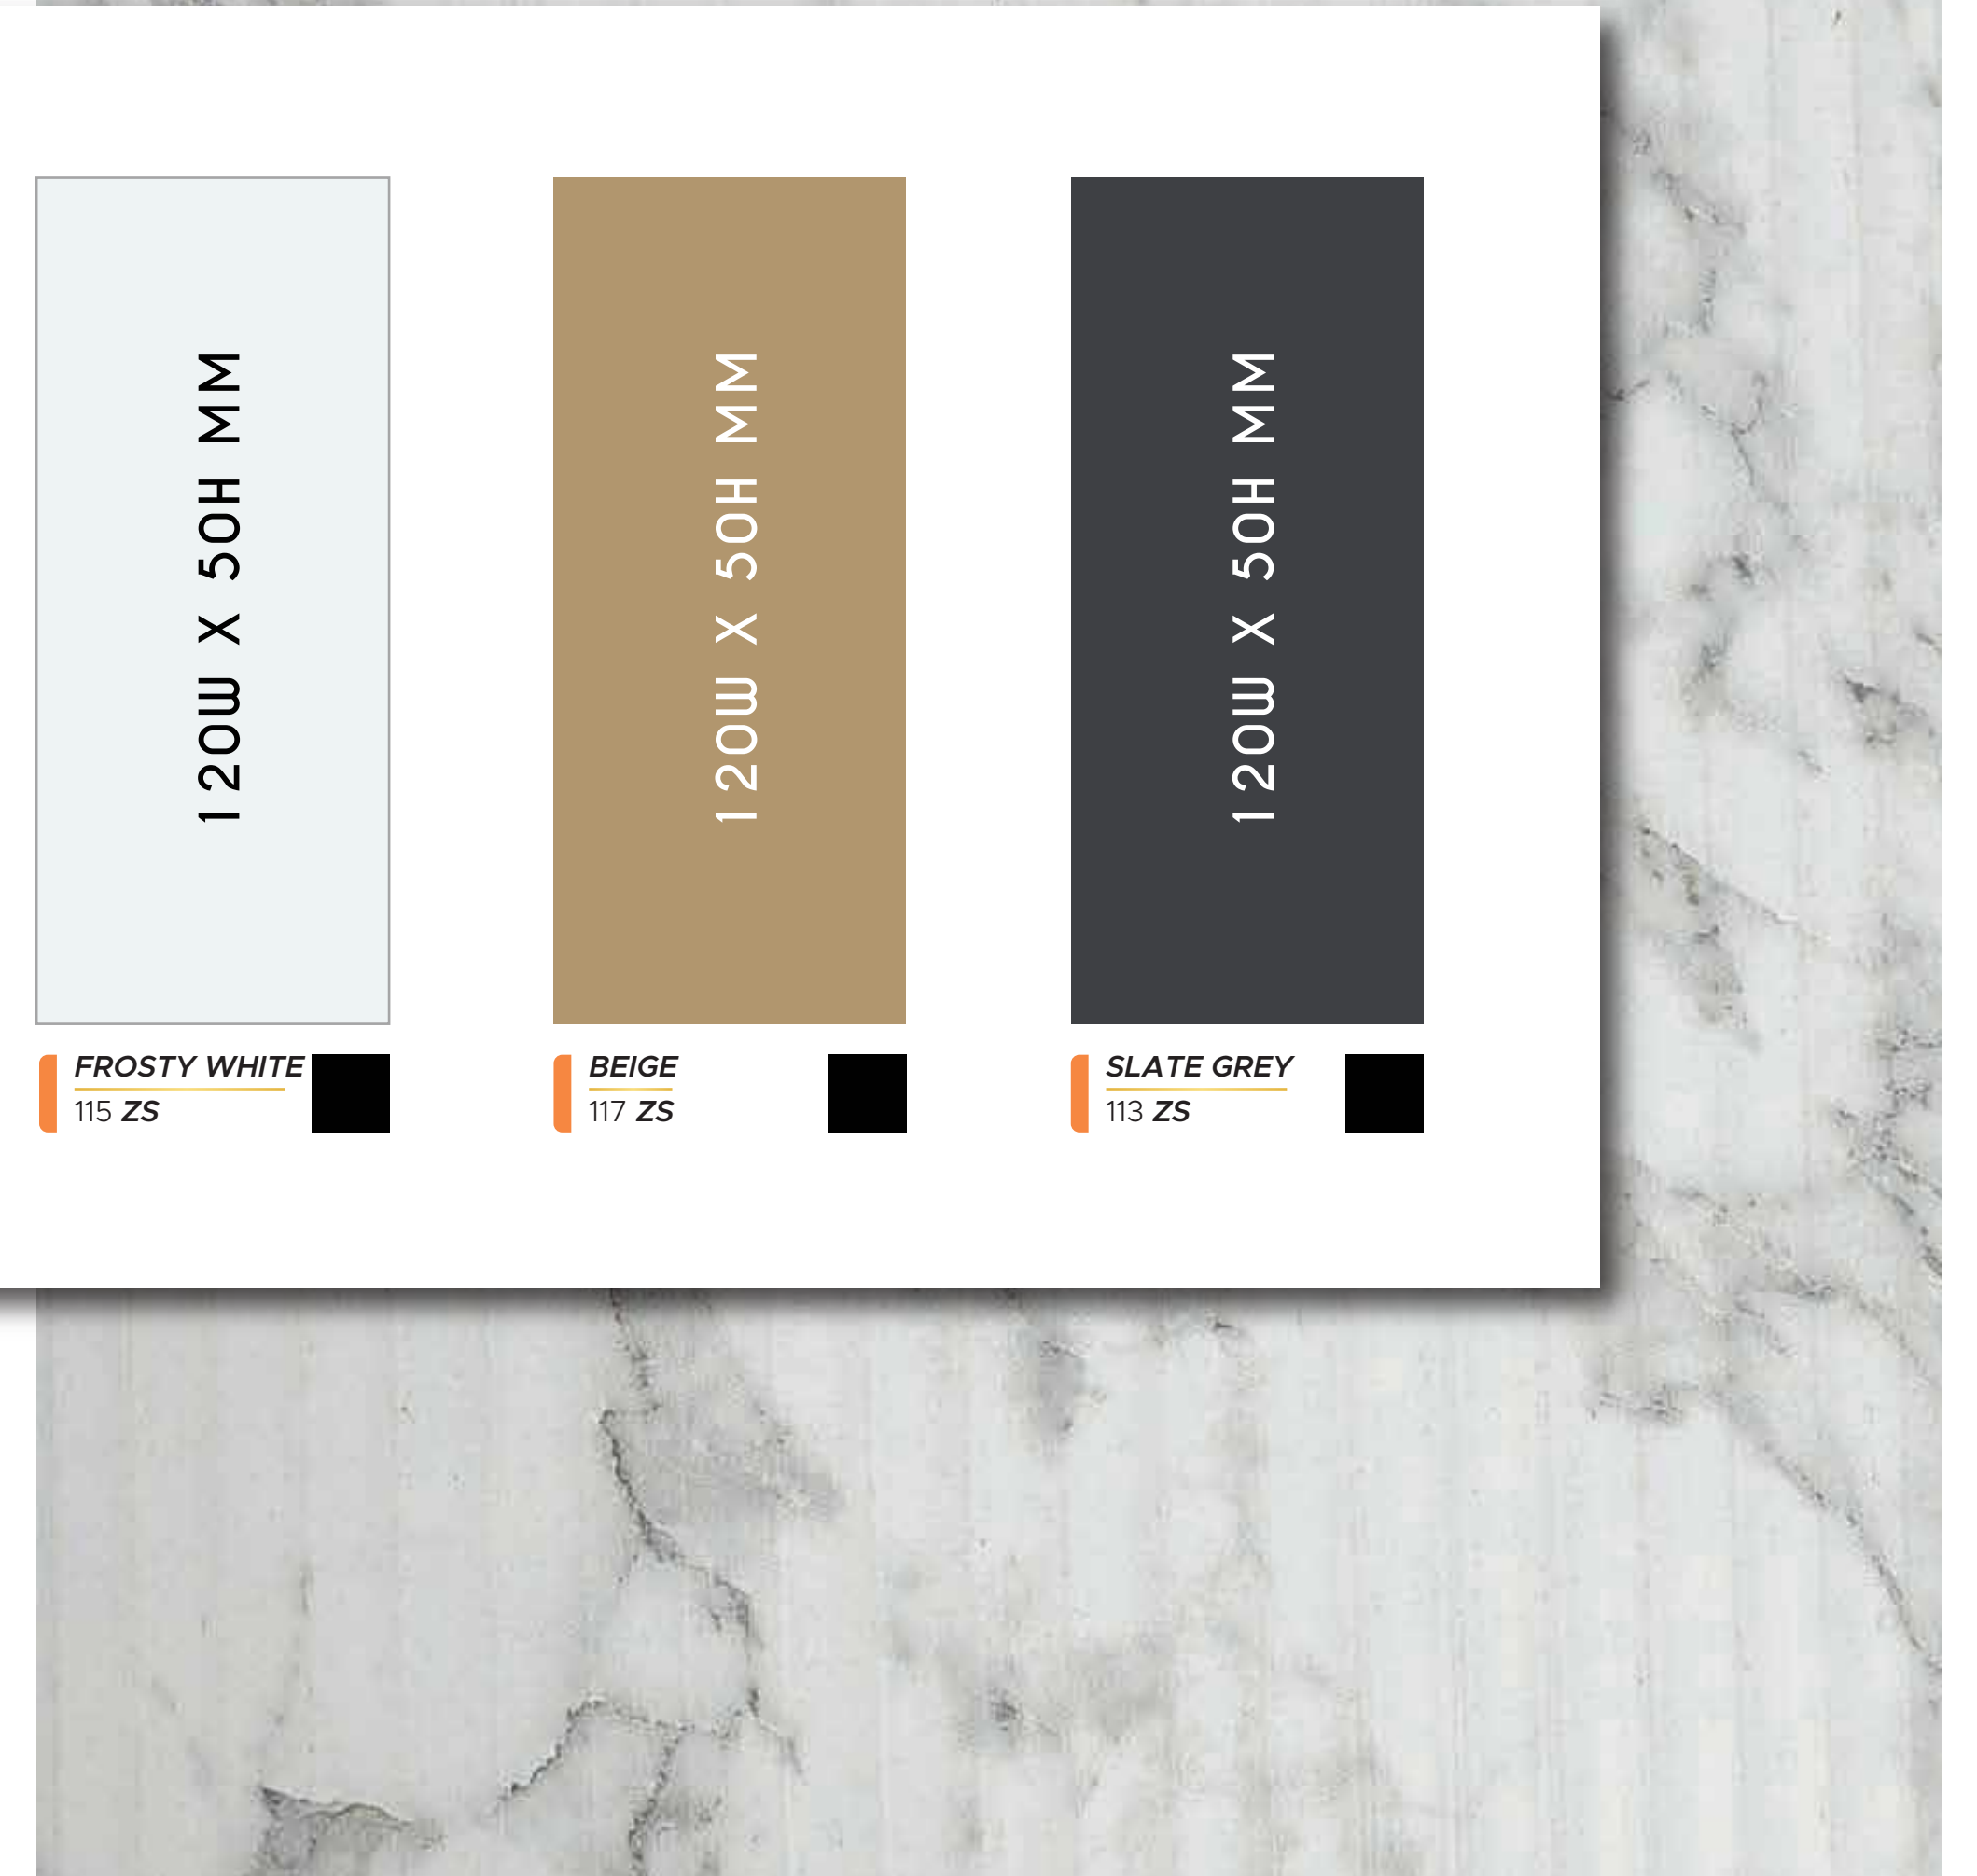

LUXE MARBLE
7196 LR

125W X
160H MM

DARK LUXE MARBLE
7197 LR

125W X
160H MM

LIGHT WALNUT LOUVER
7181 ZS

125W X
160H MM

DARK FLUTE LOUVERS OVIEDO
7194 ZS

120W X 50H MM