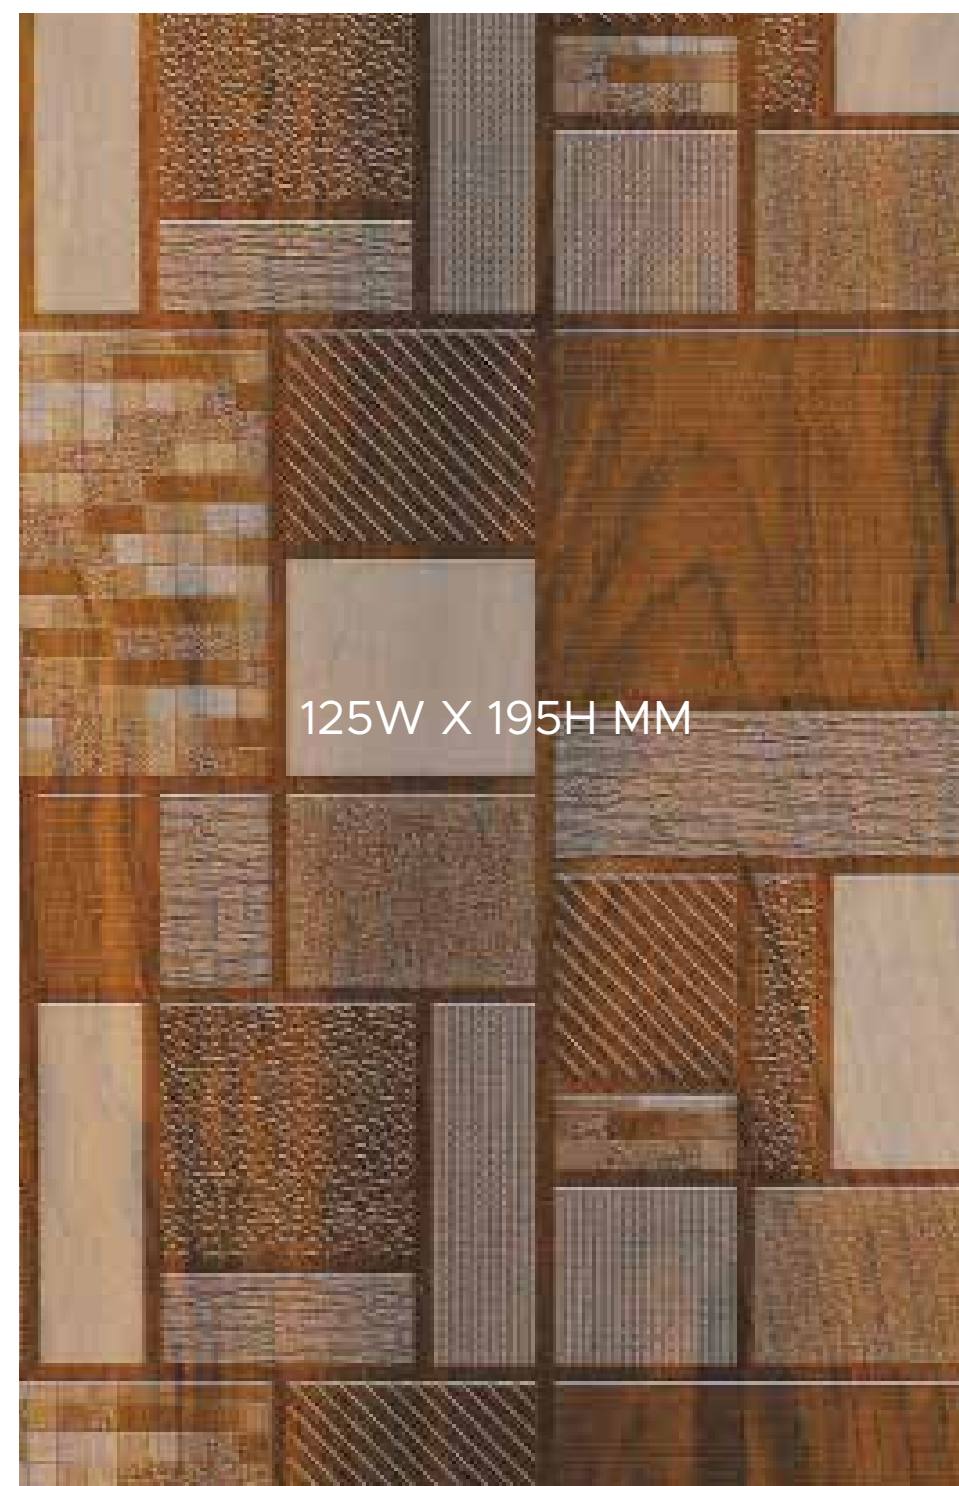

DARK ELEVATED SAWCUT
7111 BX

125W X 195H MM

RUSSIAN WOOD
7024 BX