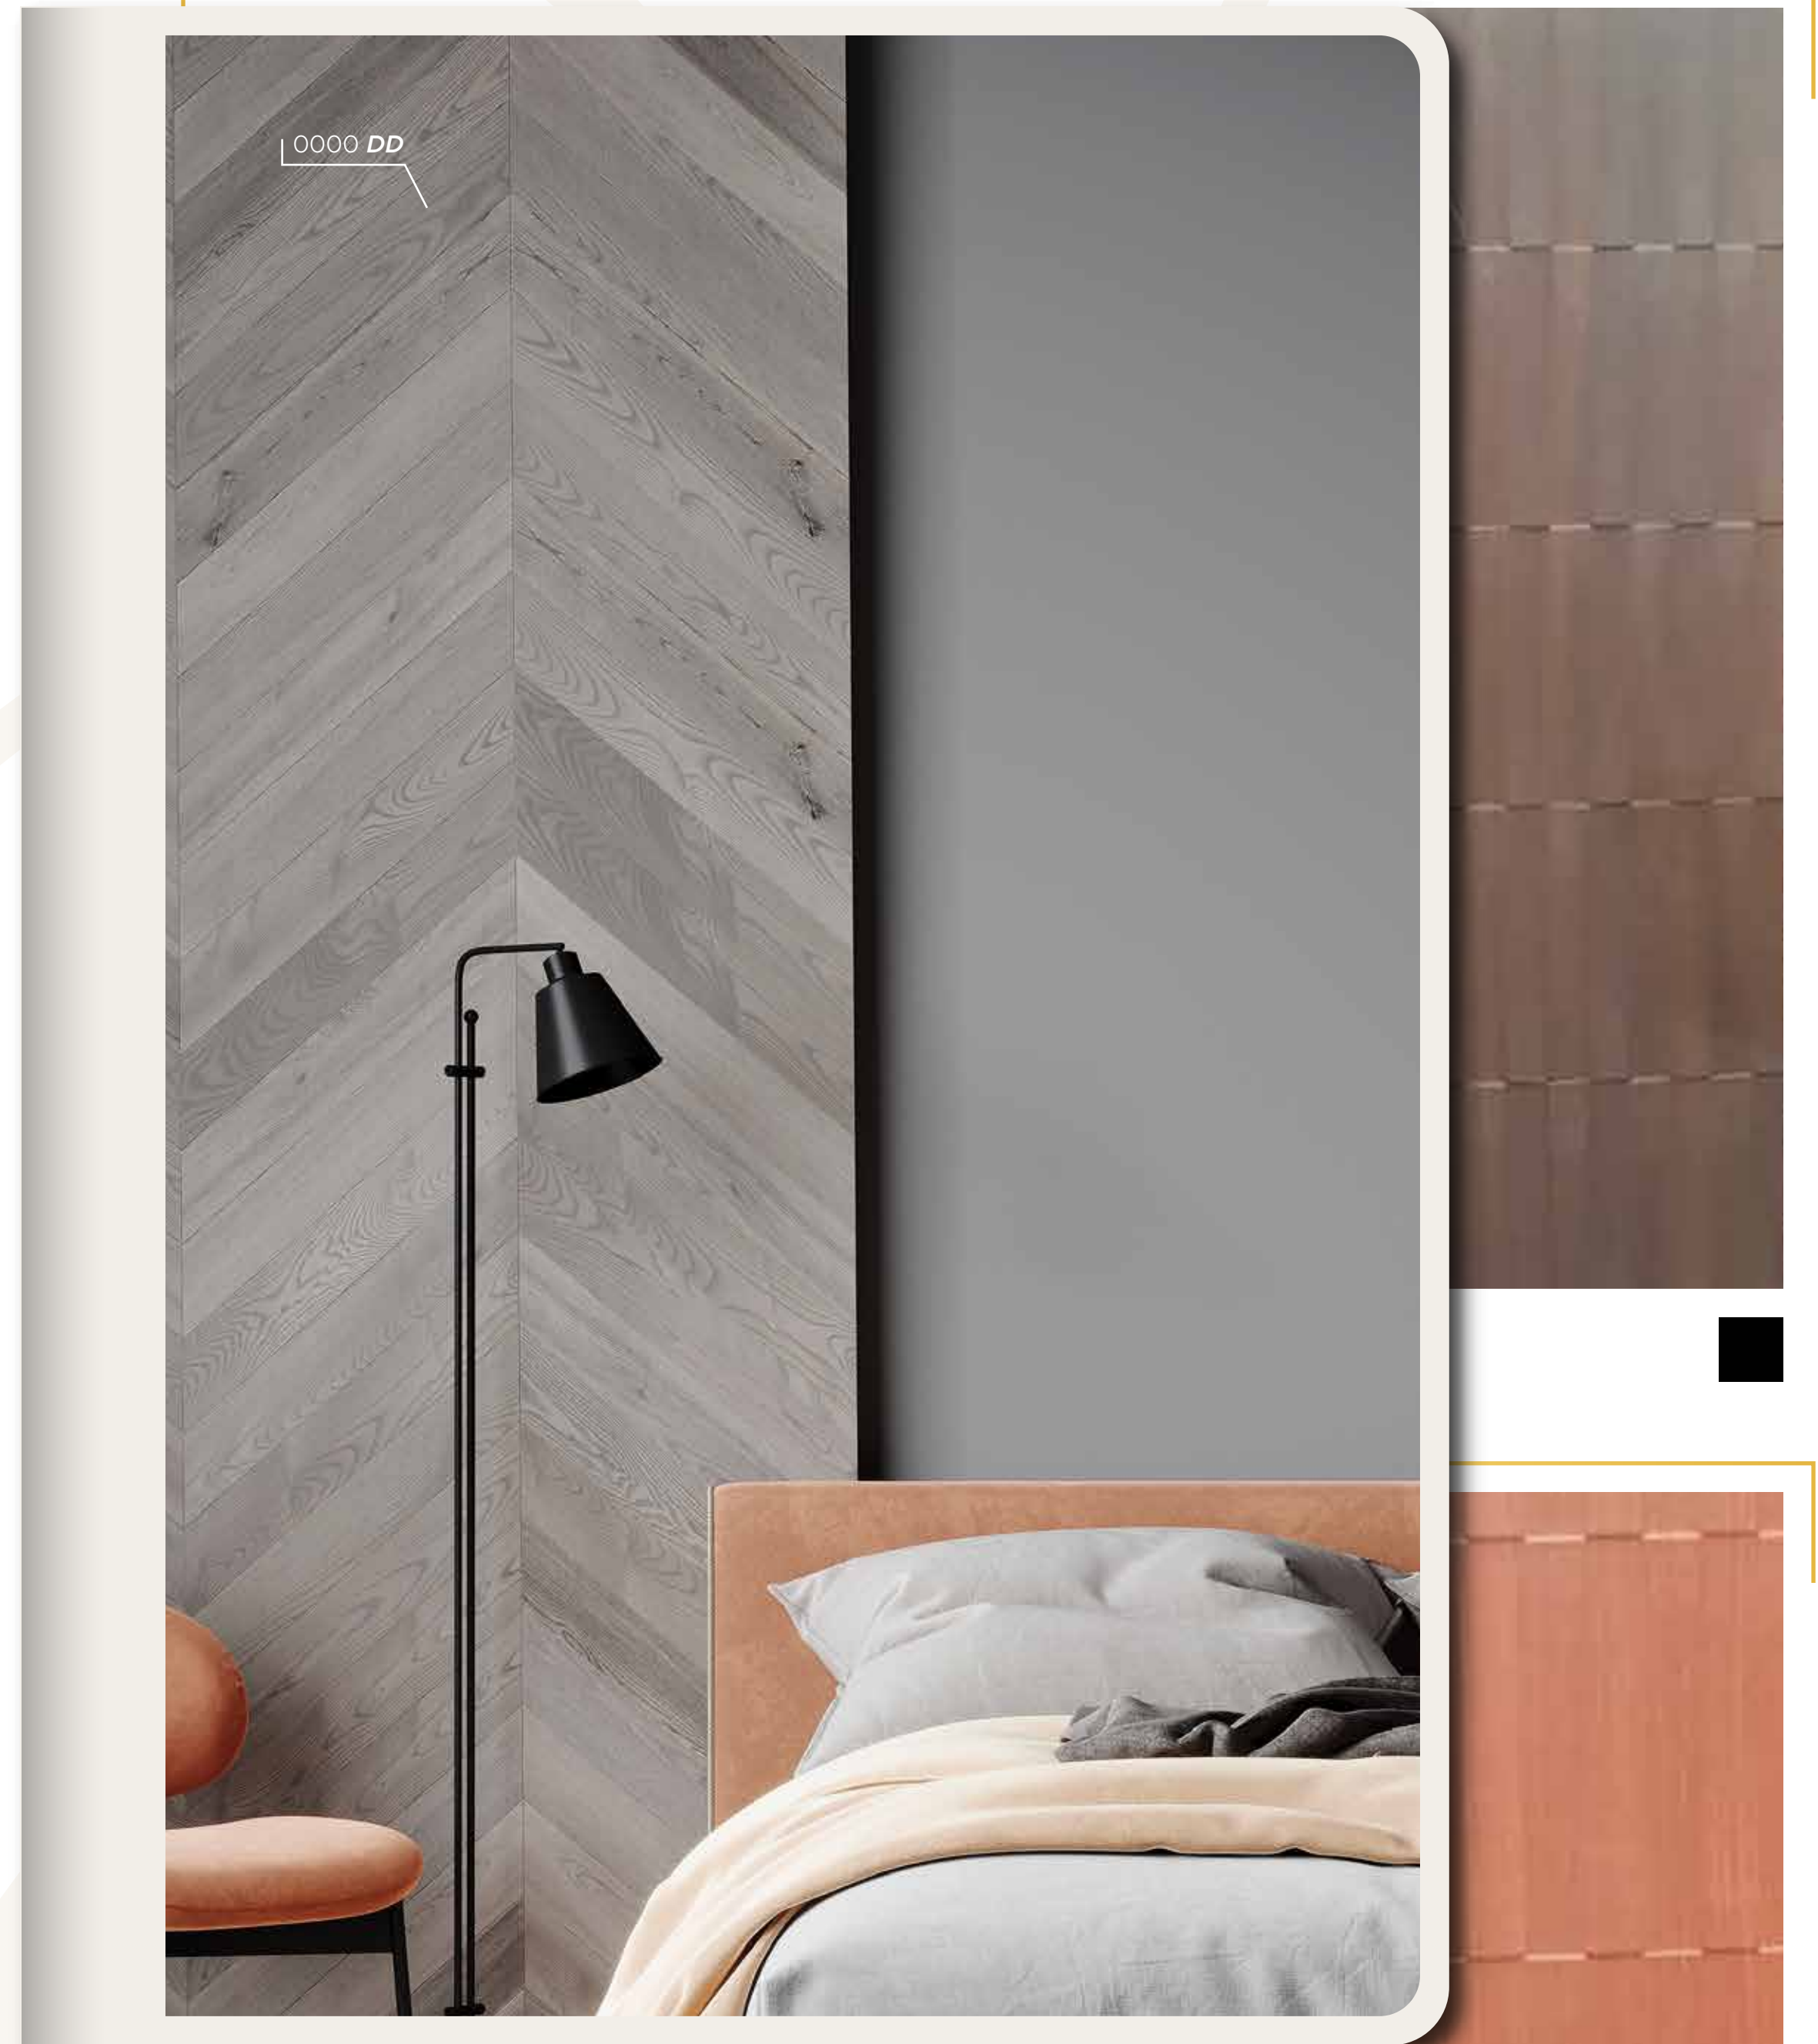

COPPER DRIFT
7250 WC

0000 DD