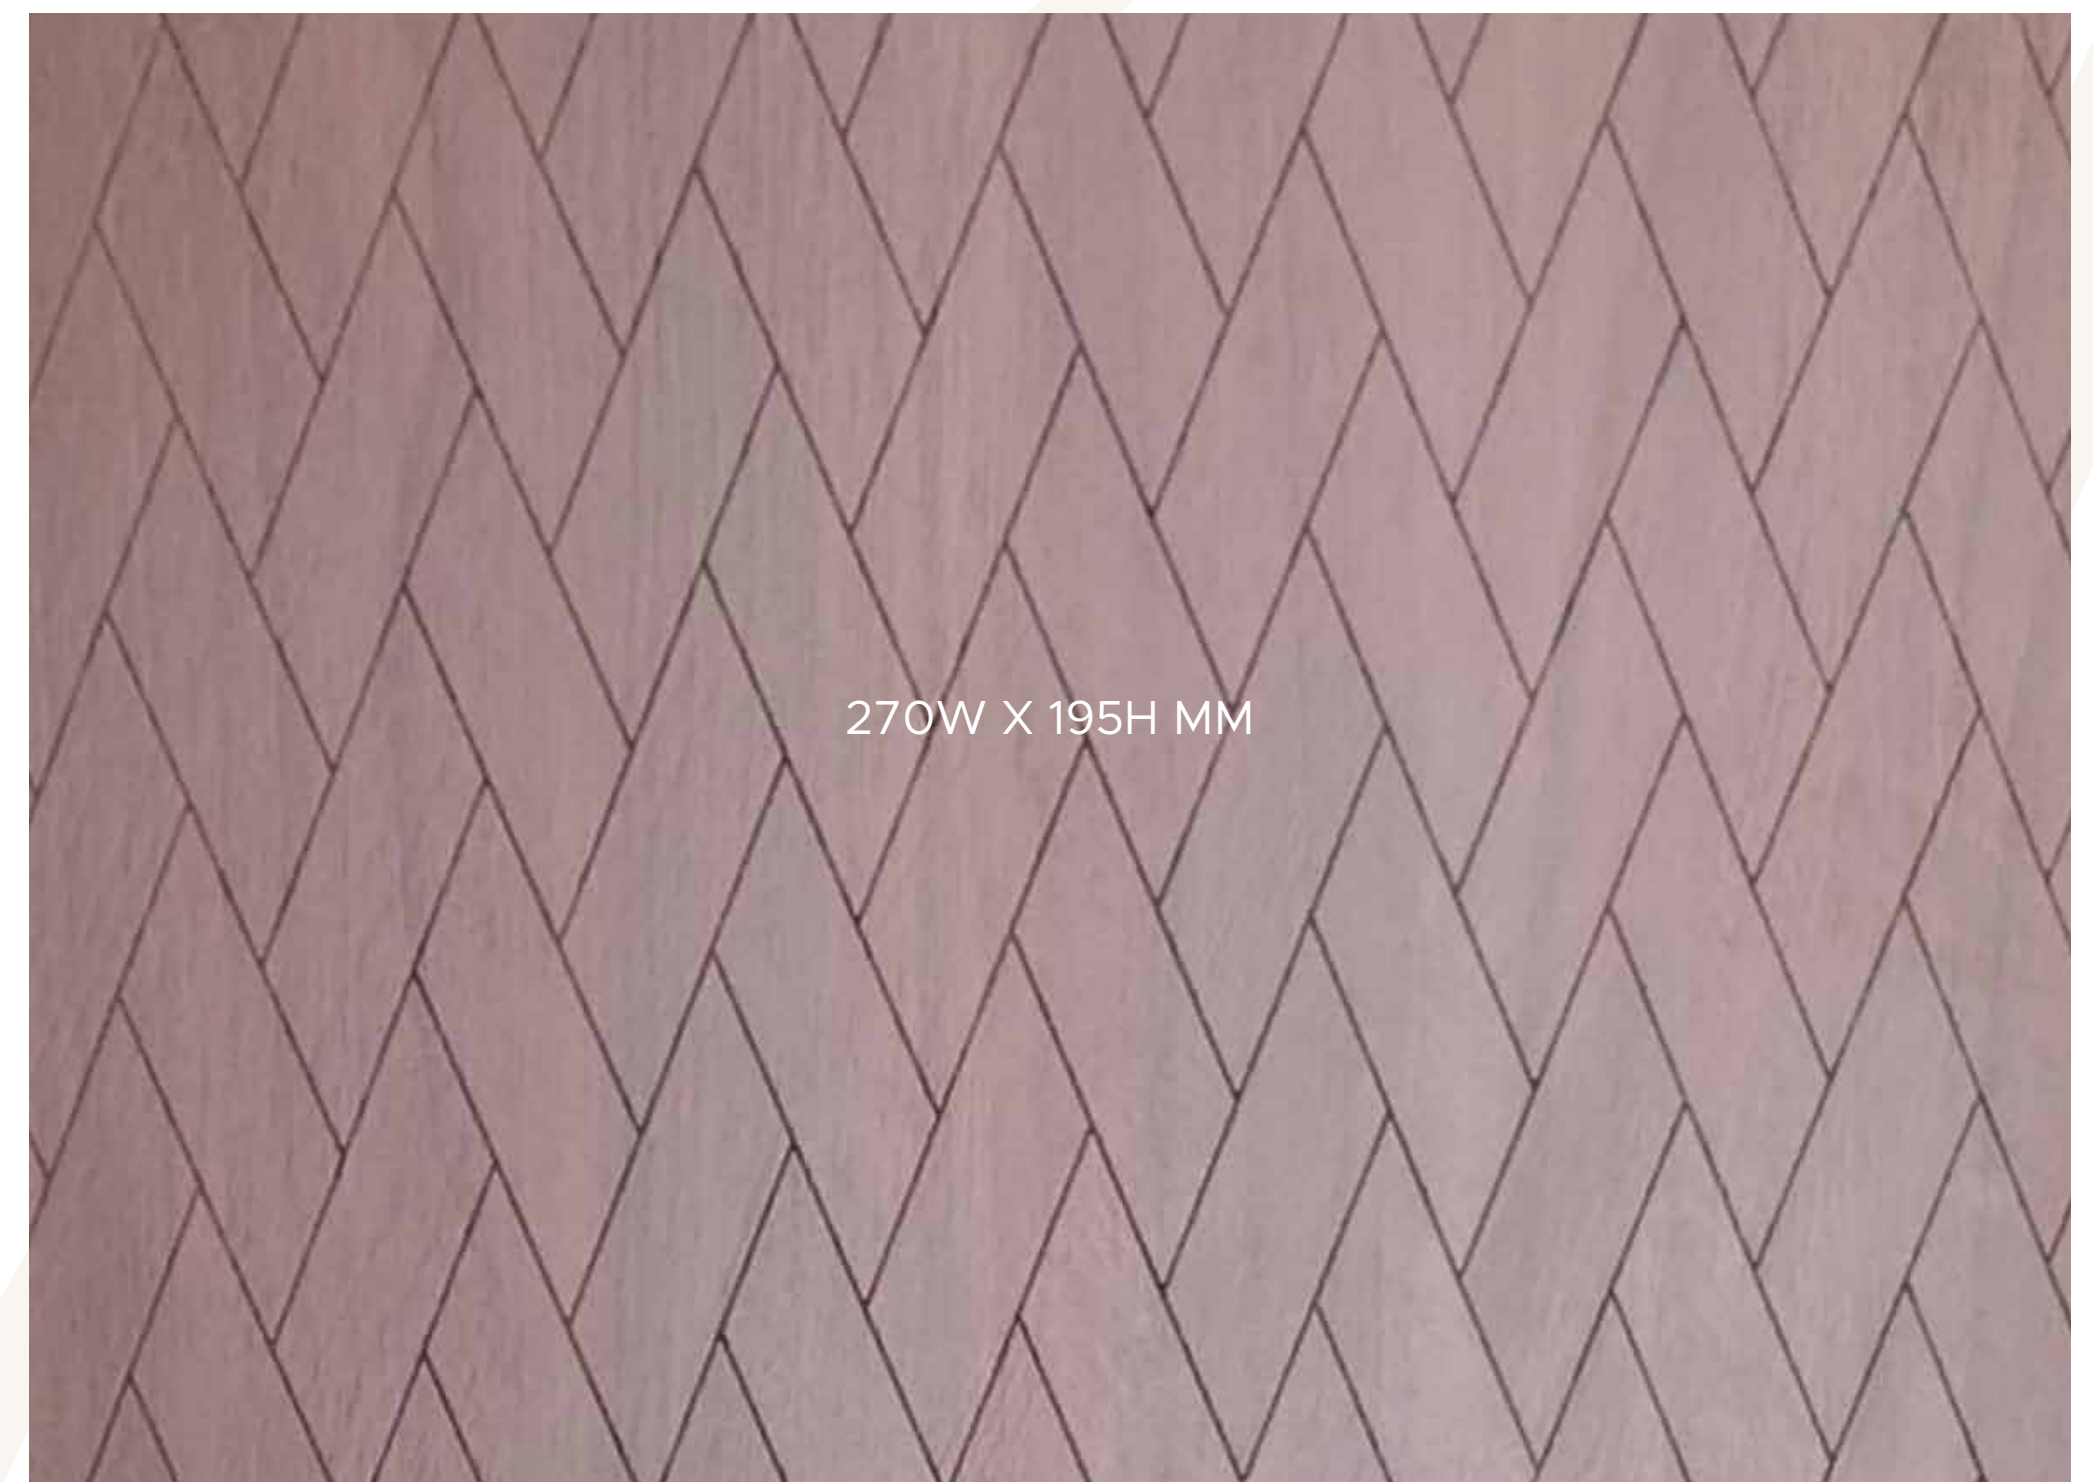

AVALON LUMINOUS PINE
7202 LF