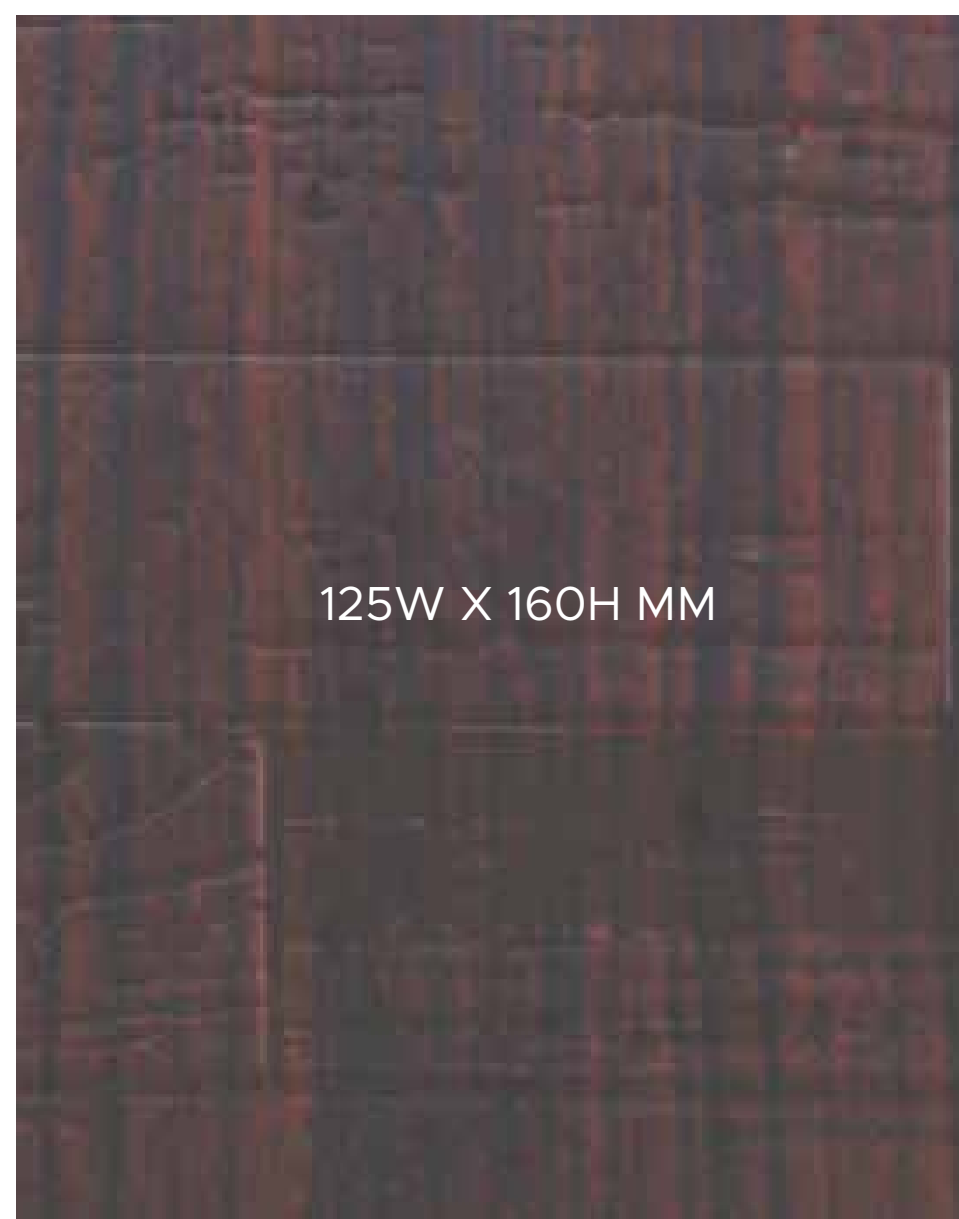

125W X 160H MM

DARK GHANA WOOD
7007 TW

FROSTY WHITE
115 TW

125W X 160H MM

BROWN SMOKED WOOD
7008 TW

125W X 160H MM

ROSE WOOD
7070 TW

270W X 125H MM