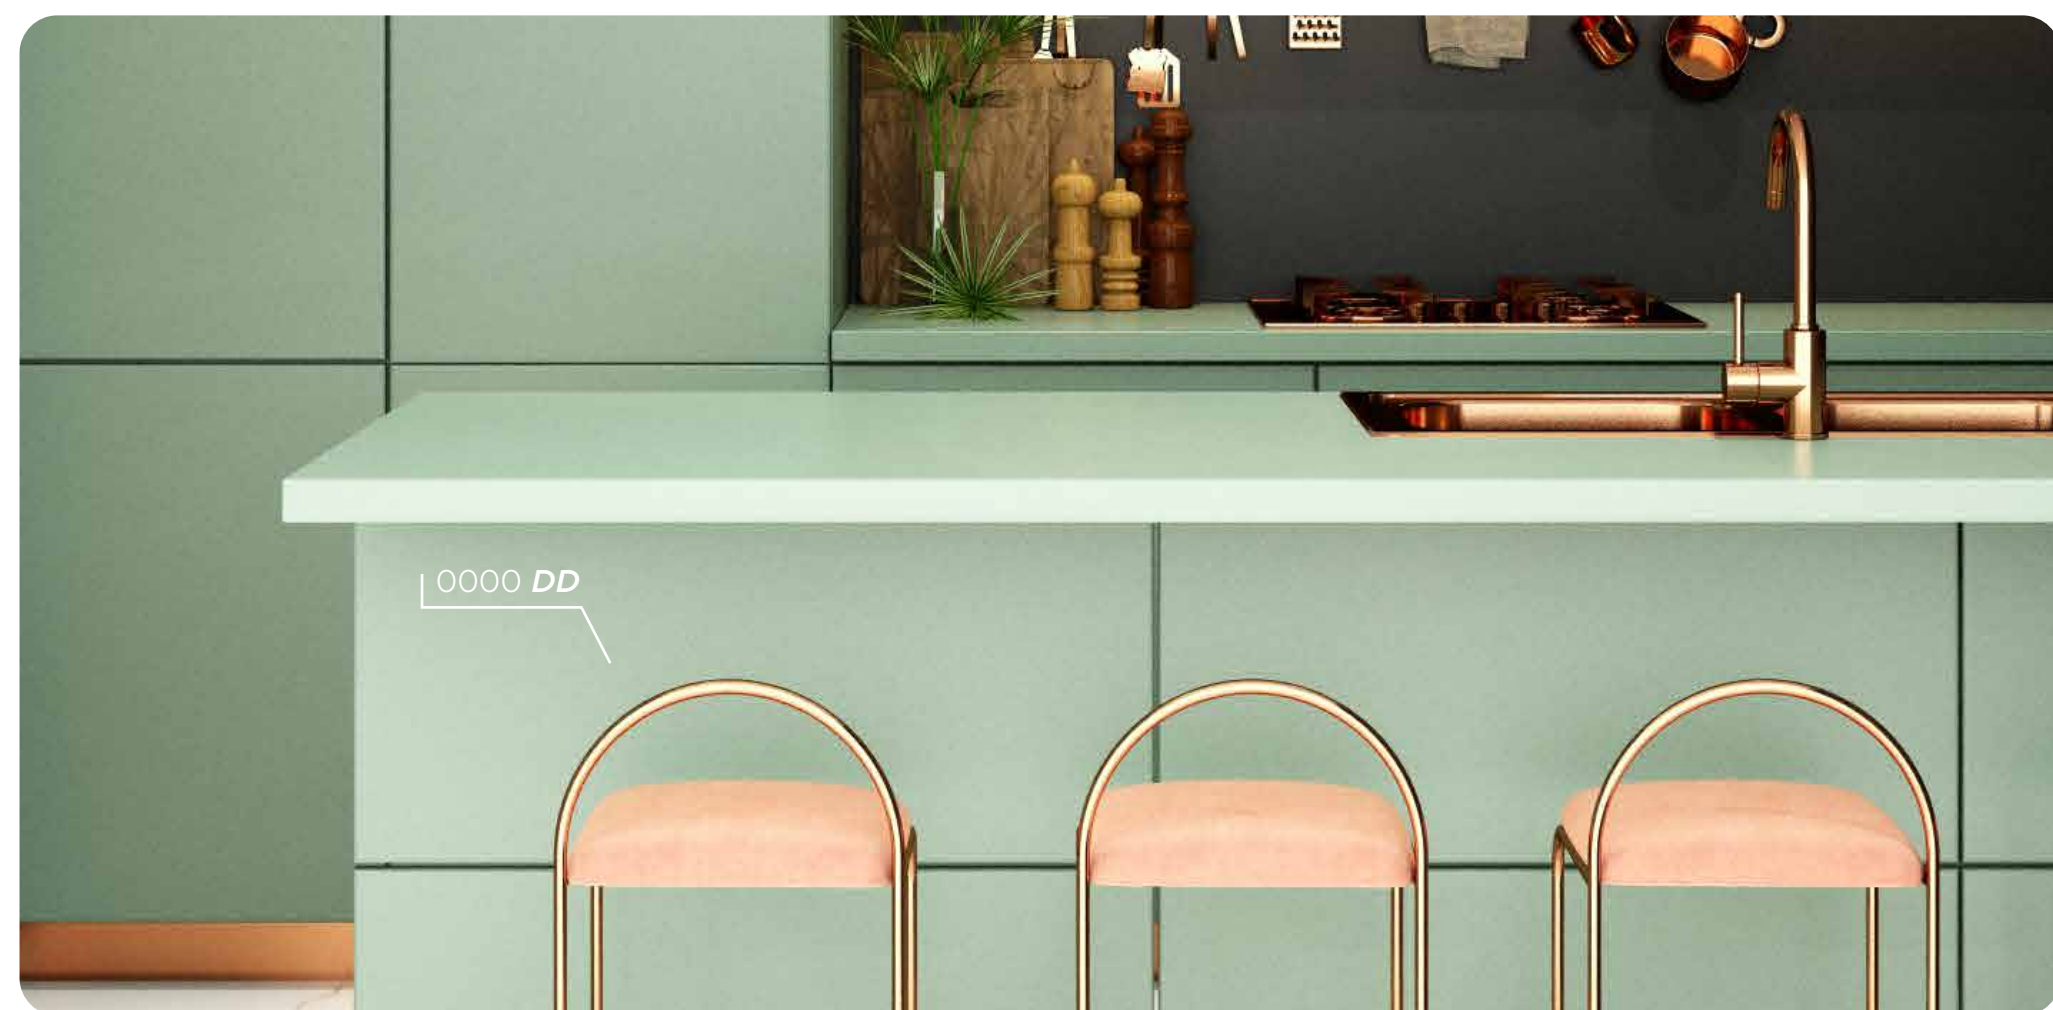

CALM DEPTH
149 LR

AMBER CLAY
144 LR

DEEP OCEAN
134 LR

PARROT GREEN
136 LR

120W X 50H MM